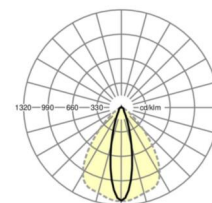

CHARACTERISTICS

Order number	19525007250
EAN number	4020863444762
Commodity code	94051190
Certification mark	IP 20, Protection class I, F, HACCP DIN10500/Food/IFS-application-related suitability/BRC, Indoor, CE
Impact resistance (IK rating)	IK03 (5°C bis 35°C)
Ambient temperatur	ta 5°C to 35°C
Warranty period	5 years
State funding programs	BEG - Federal funding for efficient buildings (valid only for Germany)

ELECTRICAL ENGINEERING

Controller	Electronic driver 3h emergency lighting (1 pcs.)
System output	24W
Mains voltage	230V/50Hz
Energy efficiency class/light source	C

LIGHTING TECHNOLOGY

Placement	LED, Colour rendering/Light colour CRI ≥ 80 / 4000K
Colour tolerance (MacAdam)	3SDCM
Nominal luminous flux	4651lm
Nominal luminous flux-emergency lighting mode	931lm
LED service life	70000h L80/B10 (Tq 35°C), 100000h L80/B50 (Tq 30°C)
Luminaire luminous efficiency	194lm/W
Beam angle	25° (C0) / 100° (C90)
UGR lat./long.	15.7 / 21.0

MECHANICS

Housing colour	traffic white RAL 9016
Dimensions (LxWxH/DxH)	1531mm x 55mm x 37mm
Weight (net)	2.05kg
Type of installation	Mounting rail system installation, Light structure

Dimensions

L	1531 mm	Length
B	55 mm	Width
H	37 mm	Height

DEEP-LINK

<https://www.regiolux.de/en/article/19525007250>

Reference	LED 5000lm 840
ηLB	100 %
Φ ↓/↑	98 % / 2 %
UGR lat./long.	15.7 / 21.0